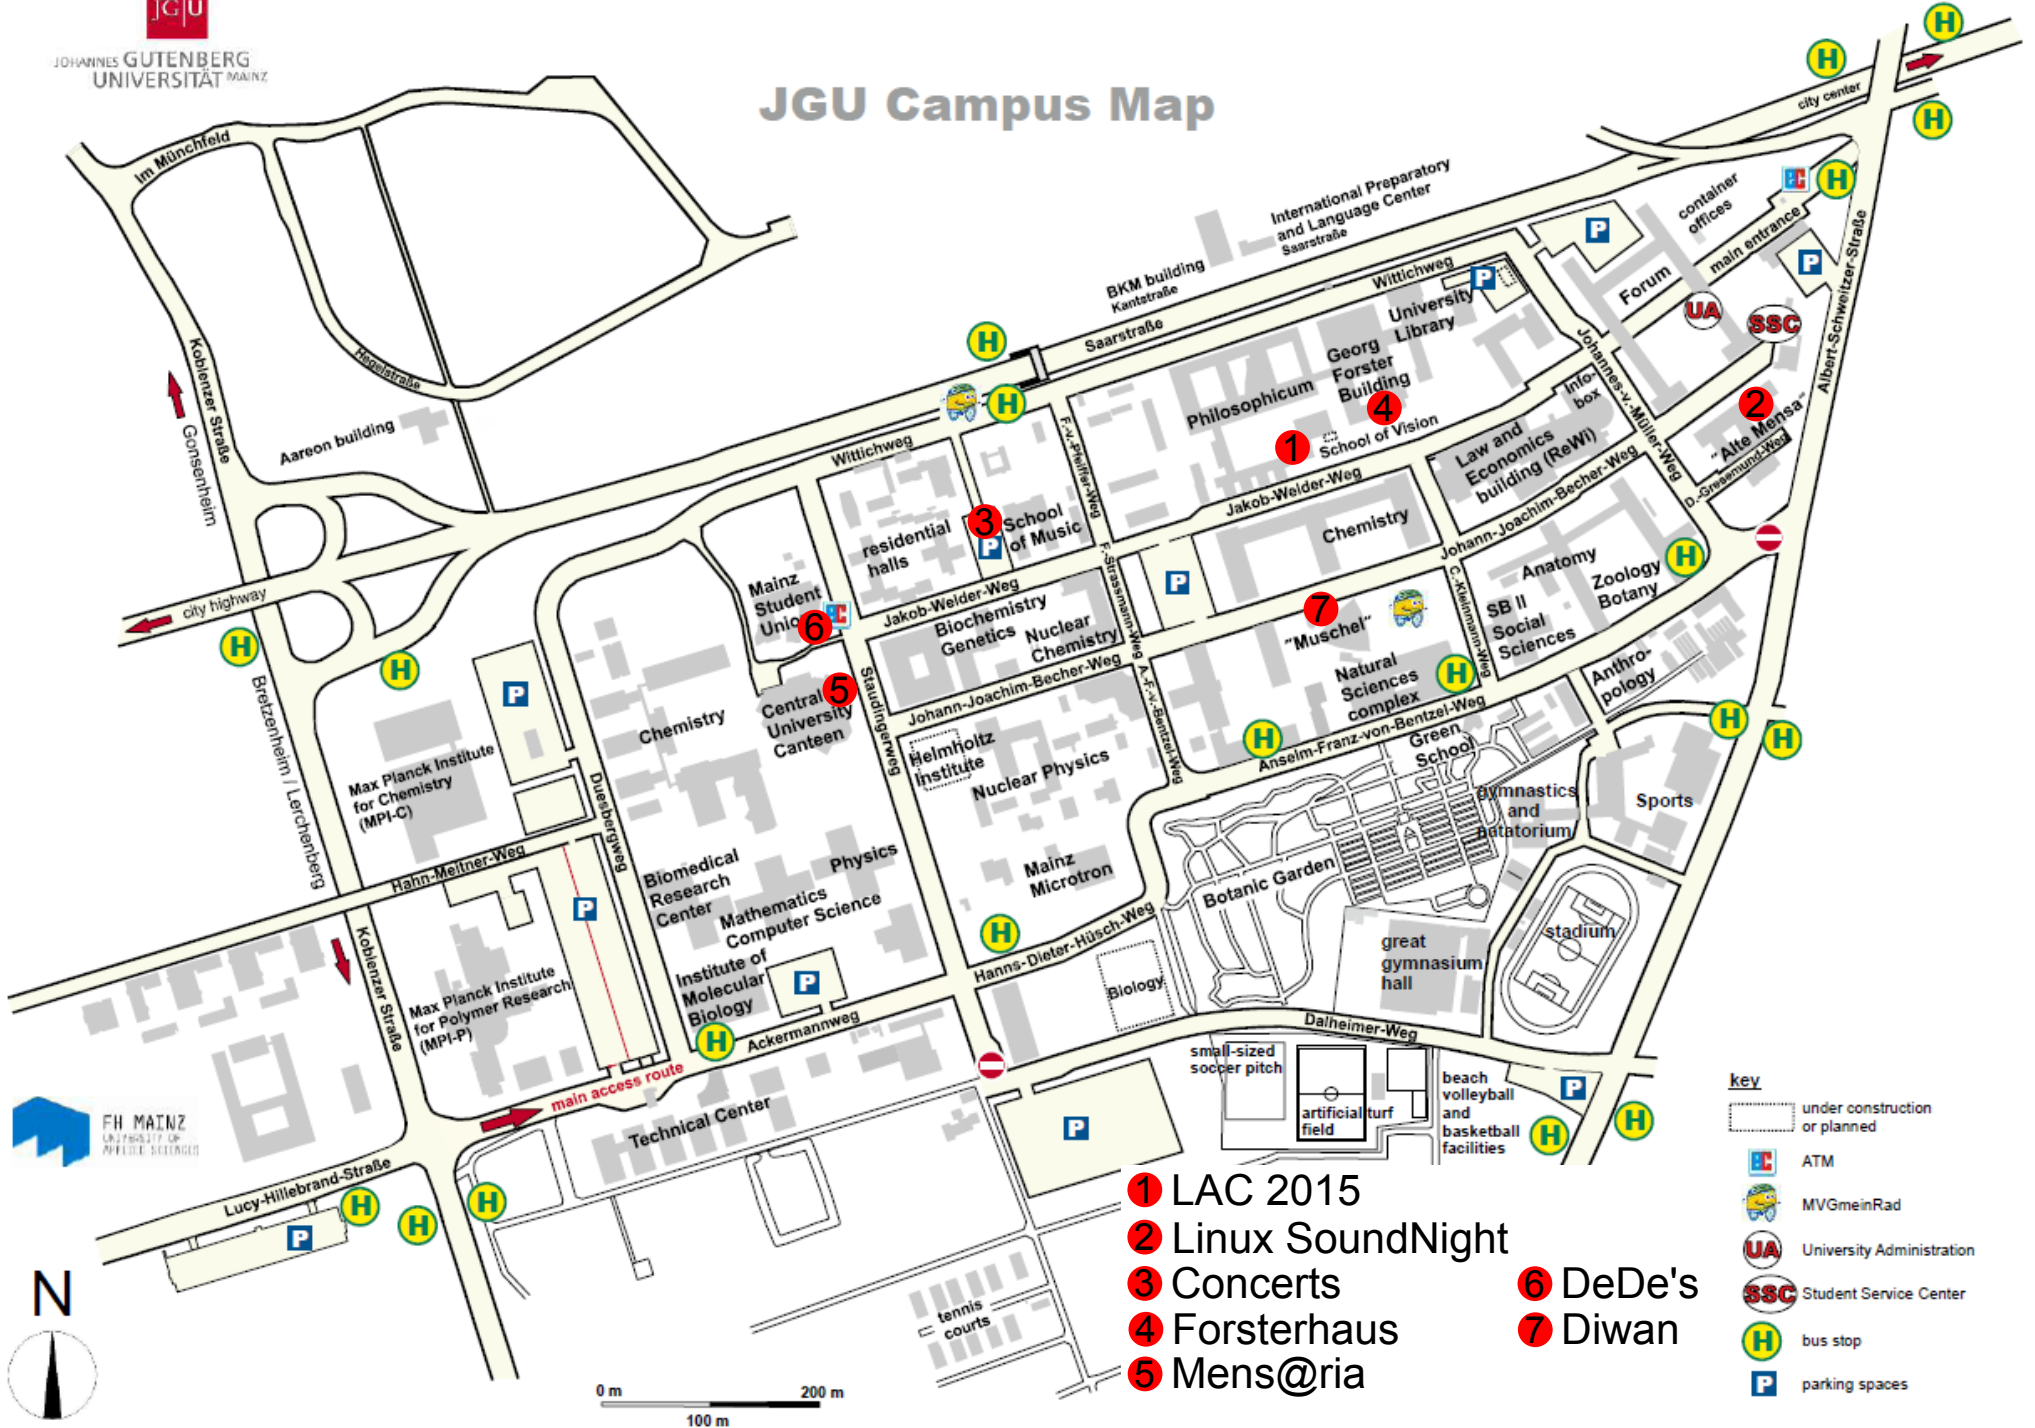

JOHANNES GUTENBERG
UNIVERSITÄT MAINZ

JGU Campus Map

- 1 LAC 2015
- 2 Linux SoundNight
- 3 Concerts
- 4 Forsterhaus
- 5 Mens@ria
- 6 DeDe's
- 7 Diwan

key

- under construction or planned
- ATM
- MVGmeiRad
- University Administration
- Student Service Center
- bus stop
- parking spaces